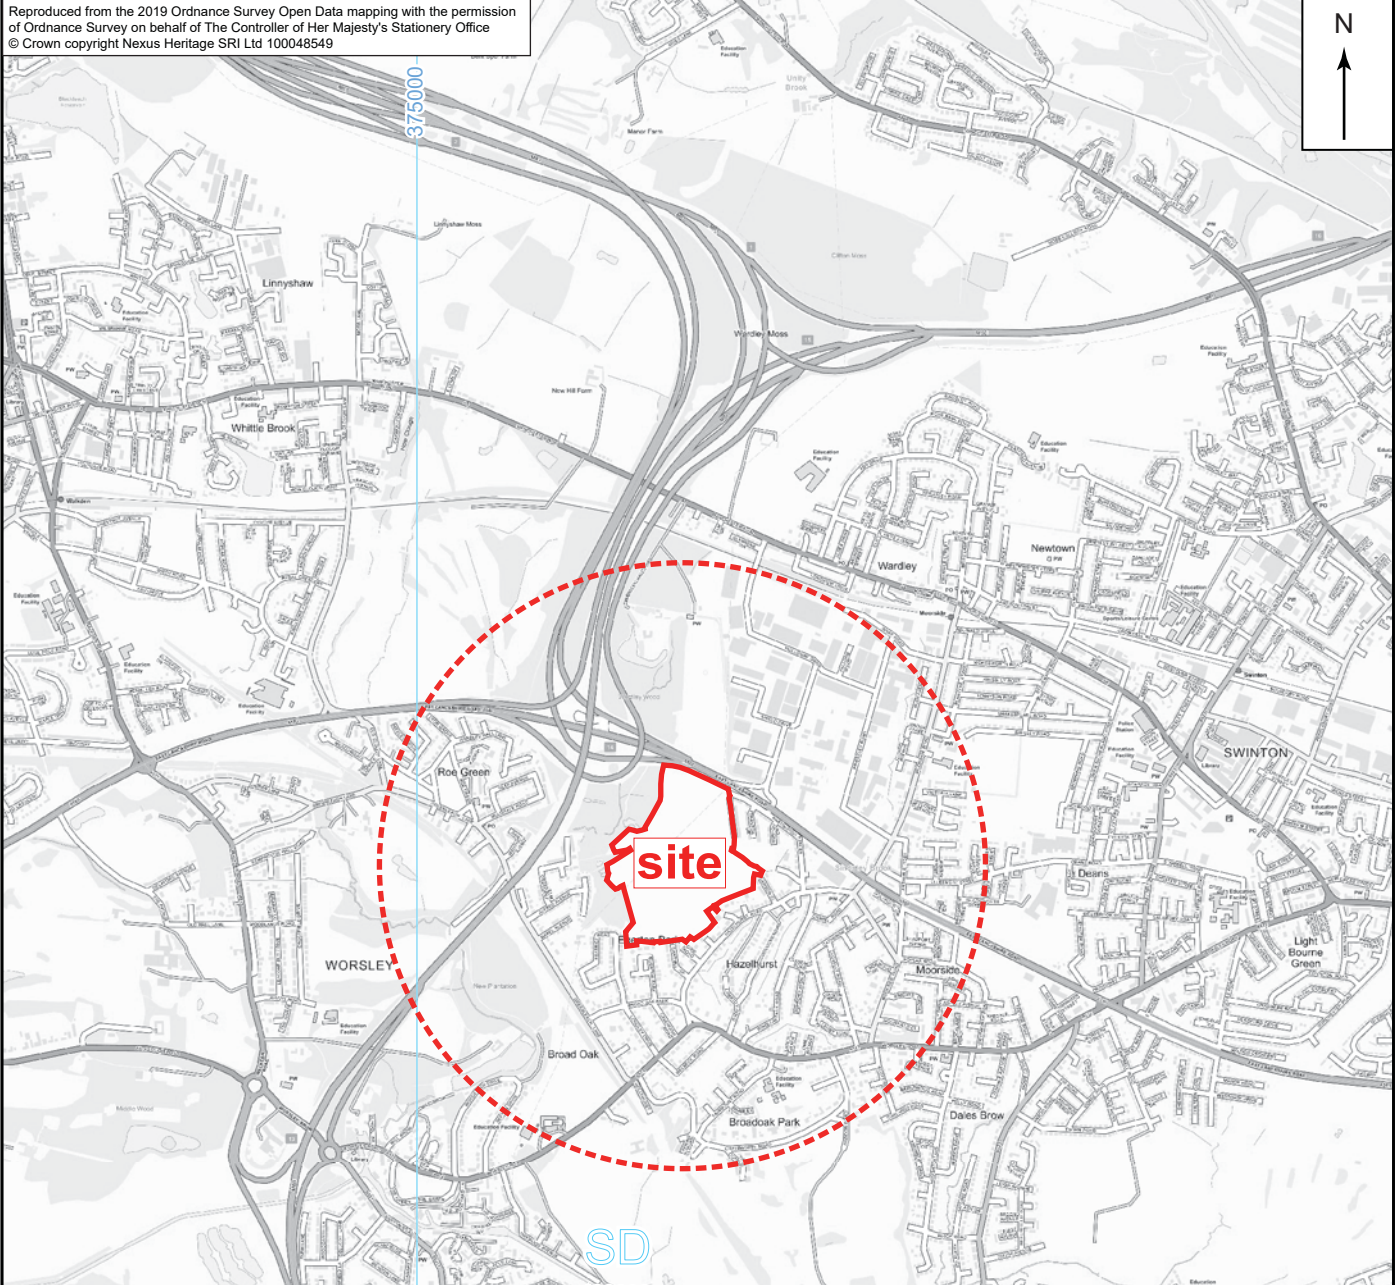

Reproduced from the 2019 Ordnance Survey Open Data mapping with the permission of Ordnance Survey on behalf of The Controller of Her Majesty's Stationary Office
© Crown copyright Nexus Heritage SRI Ltd 100048549

 **NEXUS** HERITAGE

PROJECT TITLE:
**Land at Hazelhurst,
Greater Manchester**

DRAWING TITLE:
Site Location

| | | |
|-------------------|-------------------|---------------------|
| DATE: 19/12/19 | DRAWN BY: ECMG | FIGURE: 1 |
|-------------------|-------------------|---------------------|